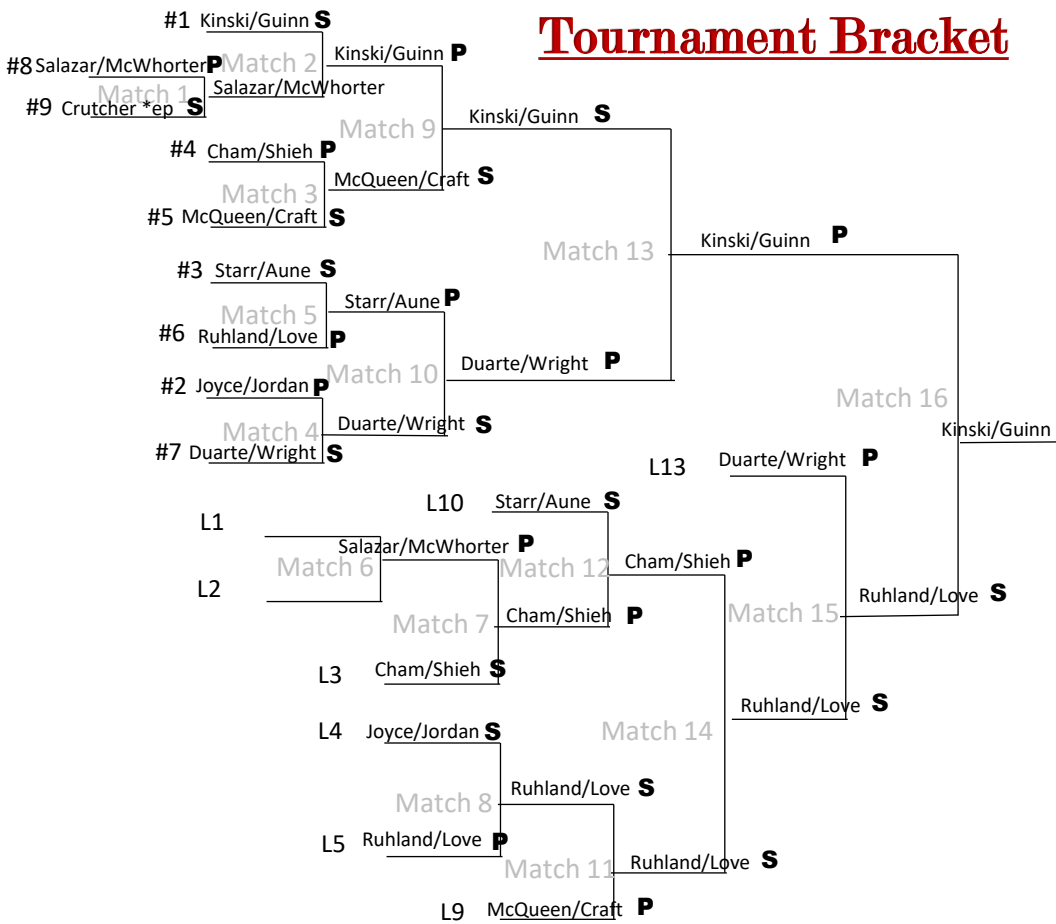

# Tournament Bracket

PLAY-IN	Match 1	8 vs 9	6:00 pm Friday
ROUND ONE	Match 2	1 vs Match 1 Winner	7:00 pm Friday
ROUND ONE	Match 3	4 vs 5	7:00 pm Friday
ROUND ONE	Match 4	2 vs 7	8:00 pm Friday
ROUND ONE	Match 5	4 vs 5	8:00 pm Friday
ROUND TWO	Match 6	Match 1 Loser vs Match 2 Loser	9:00 am Saturday
ROUND TWO	Match 7	Match 3 Loser vs Match 6 Winner	9:00 am Saturday
ROUND TWO	Match 8	Match 4 Loser vs Match 5 Loser	10:00 am Saturday
QUARTERS	Match 9	Match 2 Winner vs Match 3 Winner	10:00 am Saturday
QUARTERS	Match 10	Match 4 Winner vs Match 5 Winner	11:00 am Saturday
QUARTERS	Match 11	Match 9 Loser vs Match 8 Winner	1:00 pm Saturday
QUARTERS	Match 12	Match 10 Loser vs Match 7 Winner	1:00 pm Saturday
SEMIS	Match 13	Match 9 Winner vs Match 10 Winner	2:00 pm Saturday
QUARTERS	Match 14	Match 11 Winner vs Match 12 Winner	2:00 pm Saturday
SEMIS	Match 15	Match 13 Loser vs Match 14 Winner	3:00 pm Saturday
FINALS	Match 16	Match 13 Winner vs Match 15 Winner	4:00 pm Saturday